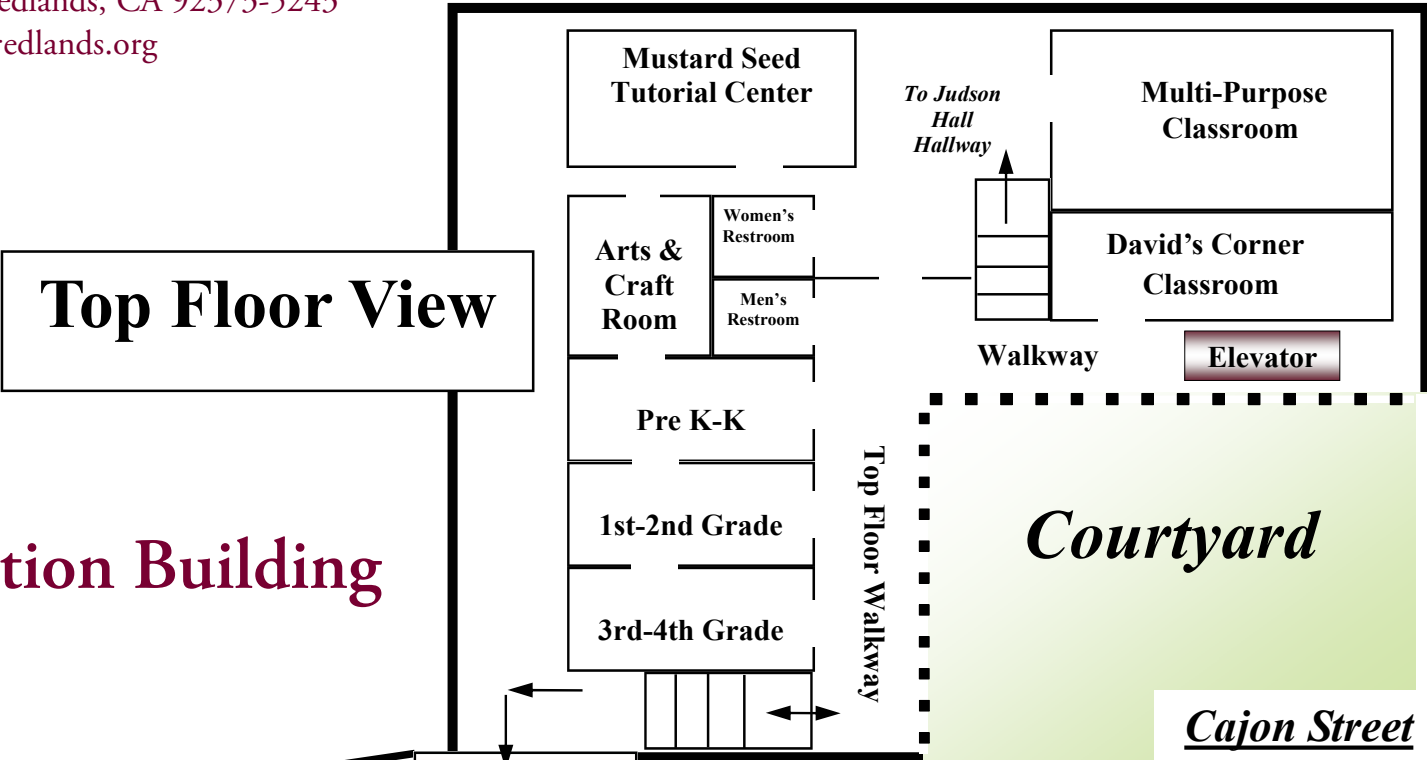

Church Building Site Map

Olive Avenue

Cajon Street

Main Floor View

Walkway Entrance

Parking Lot

(MAP NOT DRAWN TO SCALE)

Church Building Site Map

Top Floor View

Education Building

Mezzanine View

(MAP NOT DRAWN TO SCALE)